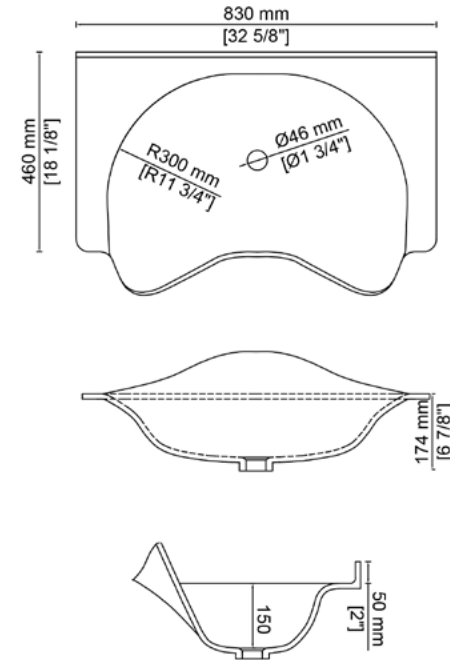

SPECIAL DESIGN MED001

MED001 is a strategically designed surgical sink which is higher at the sides to prevent water from splashing onto surgical attire during the scrub procedure. Sterile team members will also have limited contact to any surfaces during and after performing their hand and arm scrub. It is designed to meet high hygiene demand for scrub procedure in healthcare spaces.

MED001 T