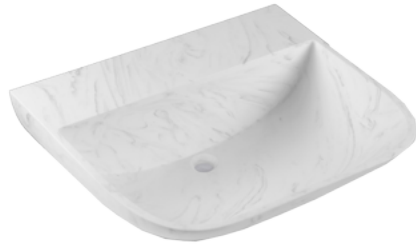

Installation Type:

- **W** wallmount
- **T** under vanity top
- **A** ADA Compliance