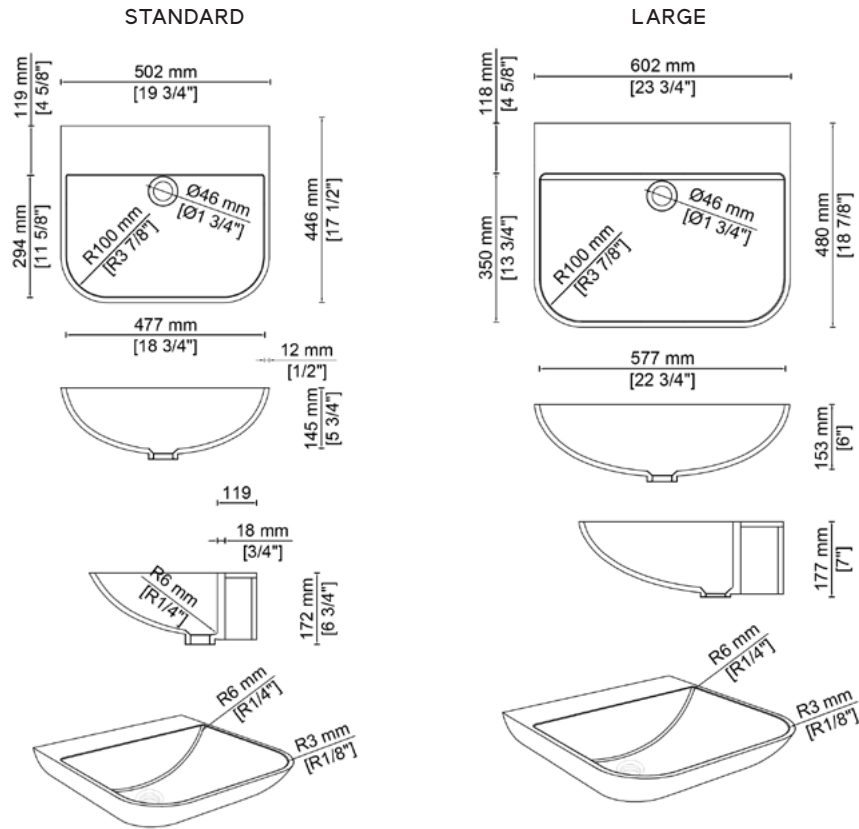

## AVAILABLE COLORS

033A Snow White

M005 Mt. Jade

M007 Mt. Carrara

M009 Mt. Crema Carrara

- ADA-compliant when installed properly per ADA guidelines.
- Only wallmount basins comes with wallmount installation kit.
- Installers to complete tap hole.
- Further technical information is available at [meganite.com](https://meganite.com)

Installation Type:

- W** wallmount
- T** under vanity top
- A** ADA Compliance

SIZES AVAILABLE

MED002 **W**

MED004 **W A**

SIZES AVAILABLE

MED003 **W**

MED005 **W A**