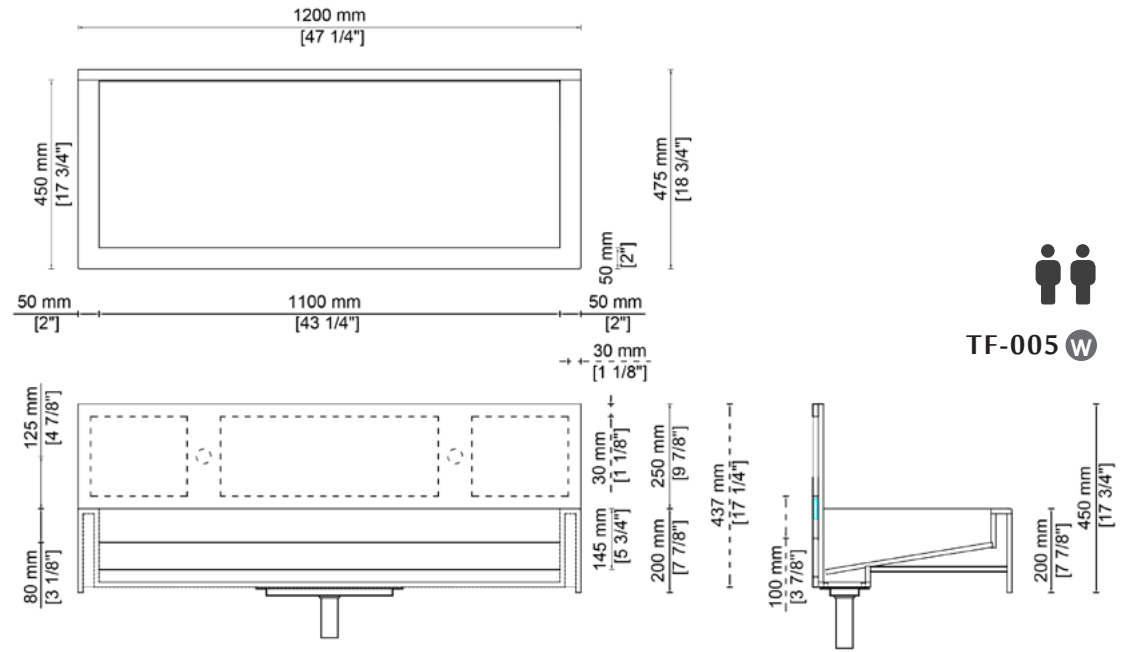

# WHICH SINK WILL FIT YOUR SPACE

460mm (18")	490mm (19")	510mm (20")	530mm (21")	560mm (22")	580mm (23")	610mm (24")
 BS-411	 BS-407	 BS-407	 BS-407	 BS-407	 BS-407	 BS-407
 BS-414	 BS-411	 BS-411	 BS-408	 BS-408	 BS-408	 BS-408
 BS-416	 BS-414	 BS-414	 BS-411	 BS-411	 BS-411	 BS-411
 MED001	 BS-415	 BS-415	 BS-414	 BS-414	 BS-414	 BS-414
	 BS-416	 BS-416	 BS-415	 BS-415	 BS-415	 BS-415
		 MED002 only for wallmount	 BS-416	 BS-416	 BS-416	 BS-416
		 MED003 only for wallmount	 MED002 only for wallmount	 MED002 only for wallmount	 MED002 only for wallmount	 MED002 only for wallmount
			 MED003 only for wallmount	 MED003 only for wallmount	 MED003 only for wallmount	 MED003 only for wallmount
						 MED004 only for wallmount
						 MED005 only for wallmount