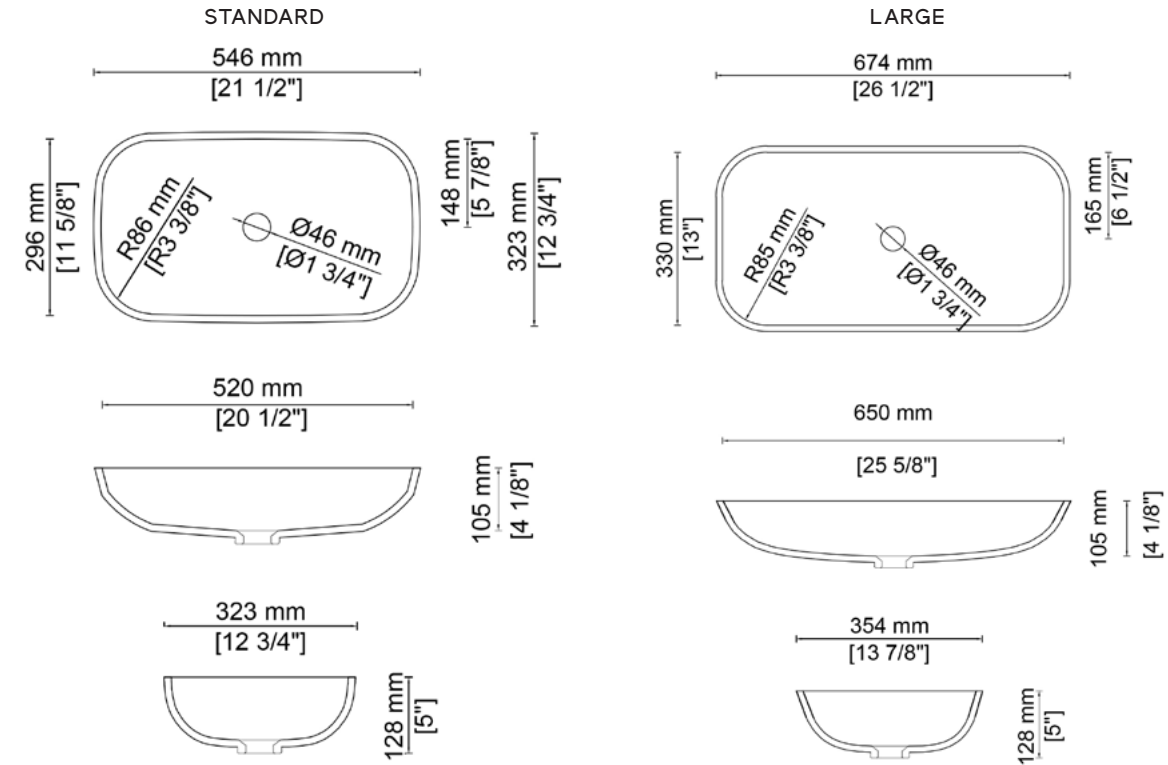

SQUARE

BS-407 **U** **V**

RECTANGLE

SIZES AVAILABLE

BS-411 **U** **V**

BS-414 **U** **V**

ROUND

OVAL

Installation Type:

- U** undermount
- V** vessel sink

---

- A** ADA Compliance

SIZES AVAILABLE

STANDARD

LARGE

BS-408 **V**