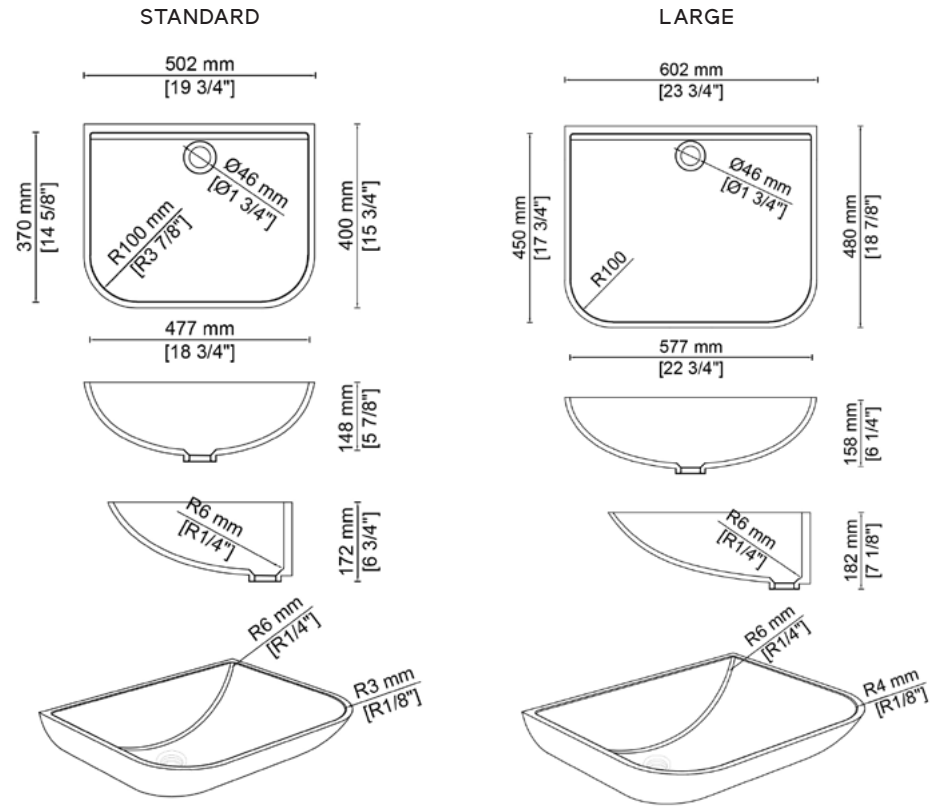

Installation Type:

- W** wallmount
- T** under vanity top
- A** ADA Compliance

SIZES AVAILABLE

MED002 **W**

MED004 **W A**

SIZES AVAILABLE

MED003 **W**

MED005 **W A**

# SPECIAL DESIGN MED001

MED001 is a strategically designed surgical sink which is higher at the sides to prevent water from splashing onto surgical attire during the scrub procedure. Sterile team members will also have limited contact to any surfaces during and after performing their hand and arm scrub. It is designed to meet high hygiene demand for scrub procedure in healthcare spaces.