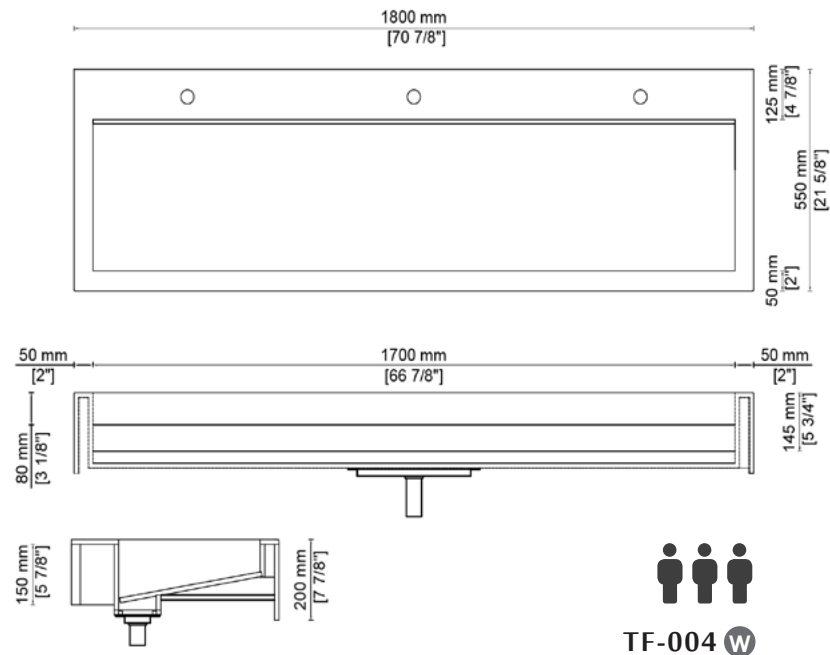

Installation Type:

W wallmount