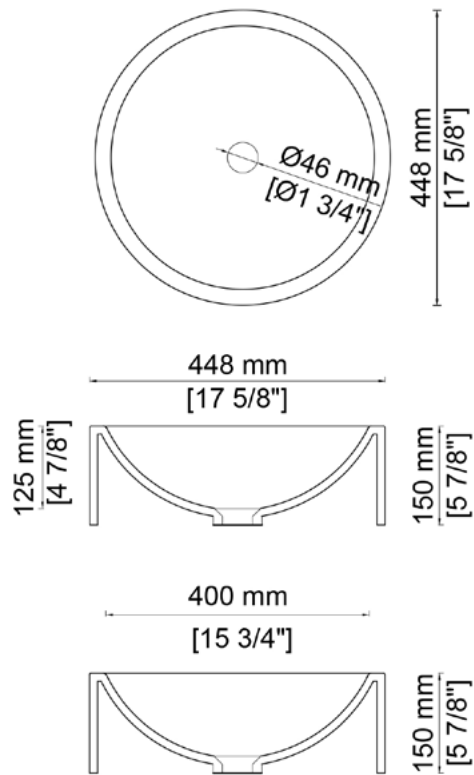

SQUARE

BS-407 **U** **V**

RECTANGLE

SIZES AVAILABLE

BS-411 **U** **V**

BS-414 **U** **V**

ROUND

OVAL

Installation Type:

- U** undermount
- V** vessel sink

---

- A** ADA Compliance

SIZES AVAILABLE

STANDARD

LARGE

BS-408 **V**