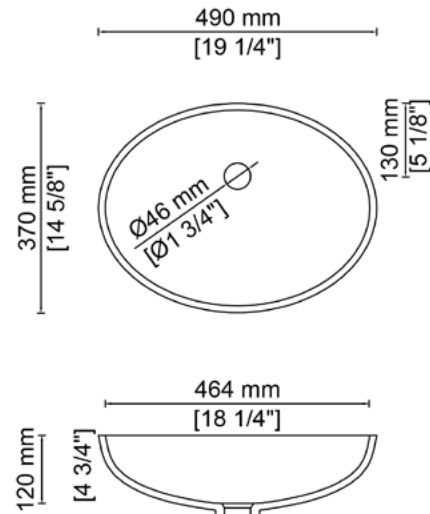

SQUARE

BS-407 **U** **V**

RECTANGLE

SIZES AVAILABLE

BS-411 **U** **V**

BS-414 **U** **V**

ROUND

OVAL

Installation Type:

- U** undermount
- V** vessel sink

---

- A** ADA Compliance

SIZES AVAILABLE

STANDARD

LARGE

BS-408 **V**