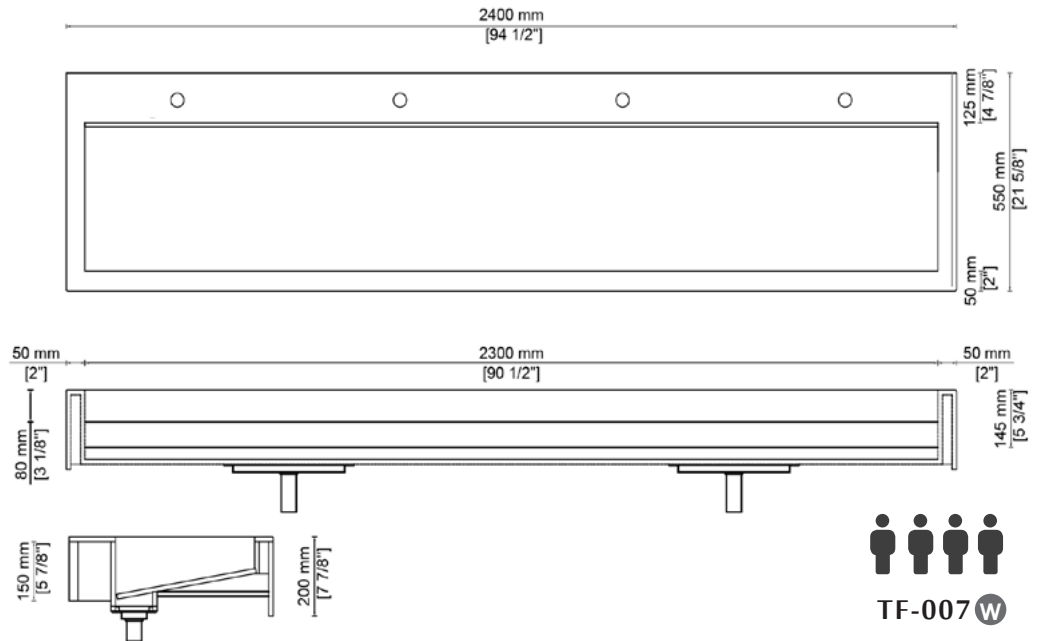

Installation Type:

W wallmount