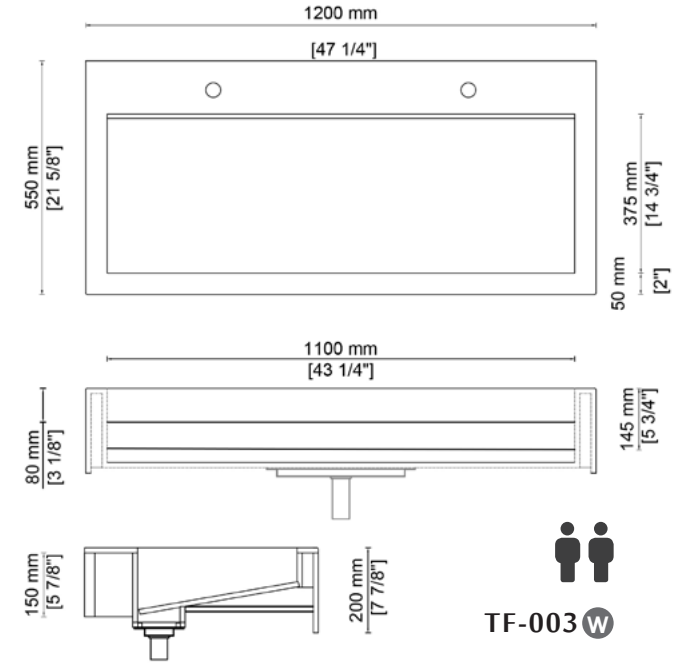

Installation Type:

W wallmount