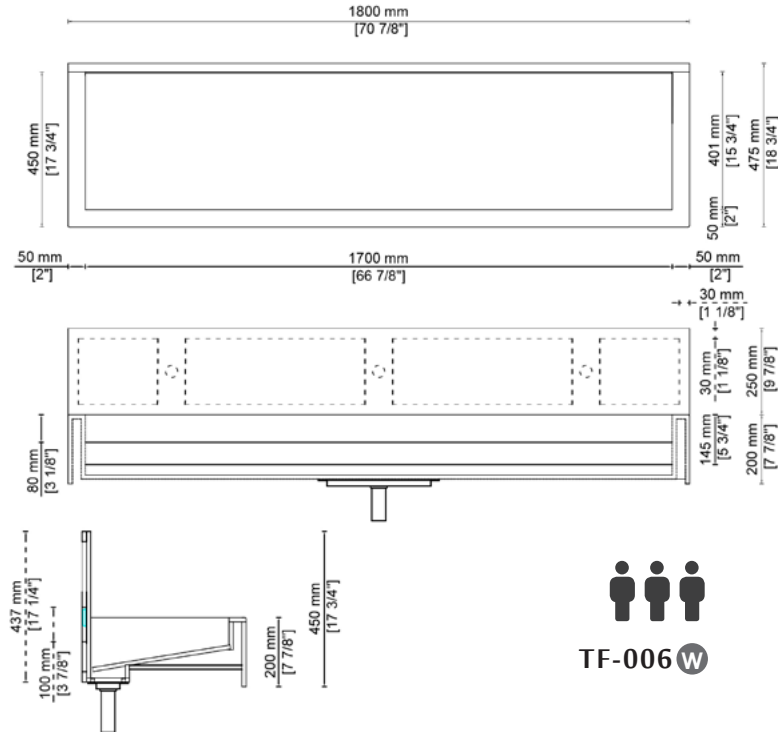

TF-003 Sink in M007  
Mt. Carrara

Installation Type:

**W** wallmount

MATCHING BACK WALL SUPPORT  
 OPTION FOR A SEAMLESS INTEGRATION  
 AND CONTINUOUS DESIGN.

Installation Type:

**W** wallmount

# WHICH SINK WILL FIT YOUR SPACE

460mm (18")	490mm (19")	510mm (20")	530mm (21")	560mm (22")	580mm (23")	610mm (24")
 BS-411	 BS-407	 BS-407	 BS-407	 BS-407	 BS-407	 BS-407
 BS-414	 BS-411	 BS-411	 BS-408	 BS-408	 BS-408	 BS-408
 BS-416	 BS-414	 BS-414	 BS-411	 BS-411	 BS-411	 BS-411
 MED001	 BS-415	 BS-415	 BS-414	 BS-414	 BS-414	 BS-414
	 BS-416	 BS-416	 BS-415	 BS-415	 BS-415	 BS-415
		 MED002 only for wallmount	 BS-416	 BS-416	 BS-416	 BS-416
		 MED003 only for wallmount	 MED002 only for wallmount	 MED002 only for wallmount	 MED002 only for wallmount	 MED002 only for wallmount
			 MED003 only for wallmount	 MED003 only for wallmount	 MED003 only for wallmount	 MED003 only for wallmount
						 MED004 only for wallmount
						 MED005 only for wallmount