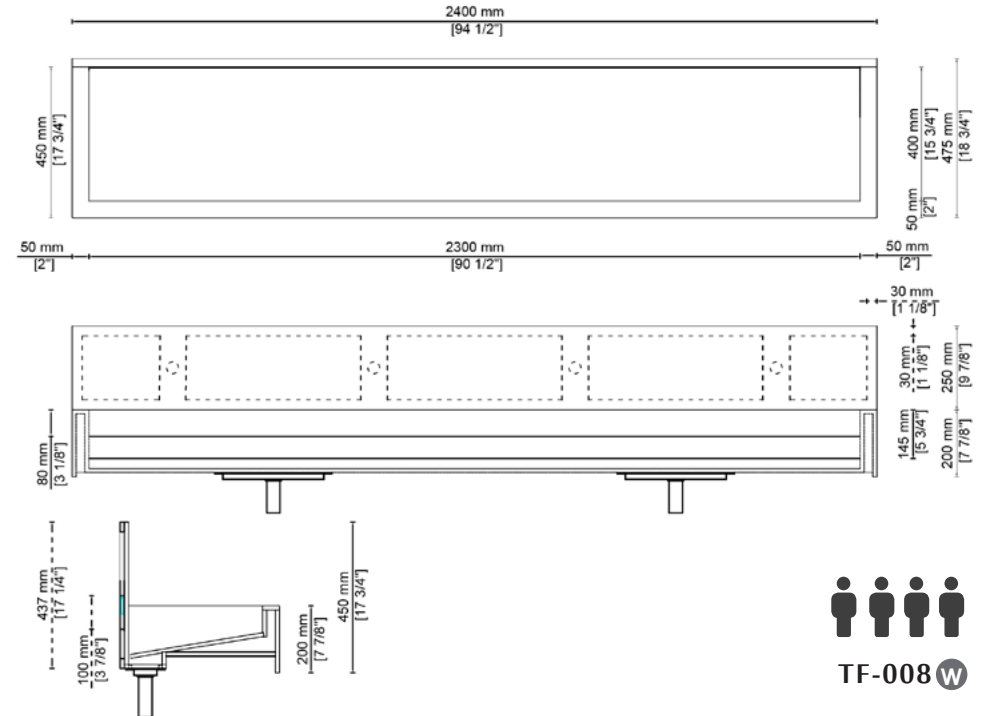

# WHICH SINK WILL FIT YOUR SPACE

460mm (18")	490mm (19")	510mm (20")	530mm (21")	560mm (22")	580mm (23")	610mm (24")
 BS-411	 BS-407	 BS-407	 BS-407	 BS-407	 BS-407	 BS-407
 BS-414	 BS-411	 BS-411	 BS-408	 BS-408	 BS-408	 BS-408
 BS-416	 BS-414	 BS-414	 BS-411	 BS-411	 BS-411	 BS-411
 MED001	 BS-415	 BS-415	 BS-414	 BS-414	 BS-414	 BS-414
	 BS-416	 BS-416	 BS-415	 BS-415	 BS-415	 BS-415
		 MED002 only for wallmount	 BS-416	 BS-416	 BS-416	 BS-416
		 MED003 only for wallmount	 MED002 only for wallmount	 MED002 only for wallmount	 MED002 only for wallmount	 MED002 only for wallmount
			 MED003 only for wallmount	 MED003 only for wallmount	 MED003 only for wallmount	 MED003 only for wallmount
						 MED004 only for wallmount
						 MED005 only for wallmount