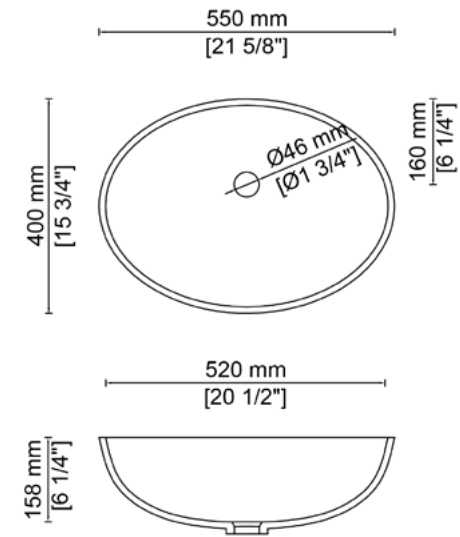

Installation Type:

- **U** undermount
- **V** vessel sink

- **A** ADA Compliance

SIZES AVAILABLE

LARGE