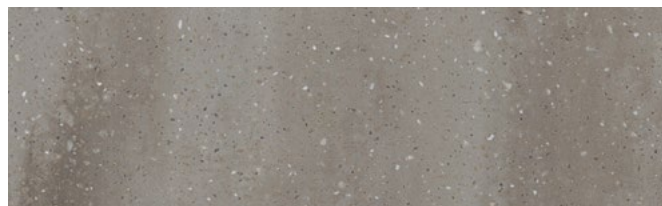

CORIAN® SOLID SURFACE NEW AESTHETICS

EVERYDAY EXTRAORDINARY

CORIAN® SOLID SURFACE NEW AESTHETICS

NEW LOOKS, COMBINED WITH THE POWERFUL QUALITIES OF CORIAN® SOLID SURFACE, HAVE BEEN CREATED FOR DAZZLING OPTIONS. CARRARA, ARTISTA AND SPARKLING GRANITA TAKE DESIGN IN UNIQUE NEW DIRECTIONS, ENCOMPASSING HIGH PERFORMANCE AND HIGH-LEVEL BEAUTY.

SPARKLING GRANITA

ARTISTA CANVAS

ARTISTA BEIGE

CARRARA CREMA

ARTISTA GRAY

CARRARA LINO

ARTISTA DUST

Visit www.corian.com to view our additional colors