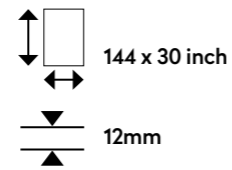

PATTERN DETAIL VIEW - SCALE 1:1

Two lengthy tables in an office break area feature tabletops in Corian® Solid Surface (Carrara Lino color).

ARTISTA CANVAS

A comforting, warm ivory surface offers a haven for swirling veins set amongst scattered, light colored particles.