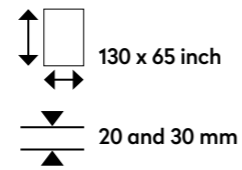

PATTERN DETAIL VIEW - SCALE 1:1

A center display cabinet with tabletop in Corian® Quartz (Alabaster Terrazzo color) highlights an upscale retail boutique.