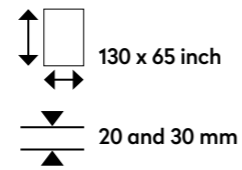

PATTERN DETAIL VIEW - SCALE 1:1

A center display cabinet with tabletop in Corian® Quartz (Alabaster Terrazzo color) highlights an upscale retail boutique.

BLACK GOLDSTONE

Golden veins swirl through the black surface of this aesthetic adding simple elegance in addition to any design.