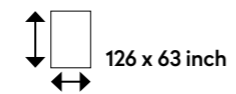

CARBON CEMENT

A bold industrial statement, the almost-black hue, with bold, monochromatic movement, offers a darker option for dramatic design.

MATTE FINISH

PATTERN DETAIL VIEW - SCALE 1:1

An urban bistro dining area is complemented by a monolithic serving station in Corian® Quartz (Carbon Cement color).