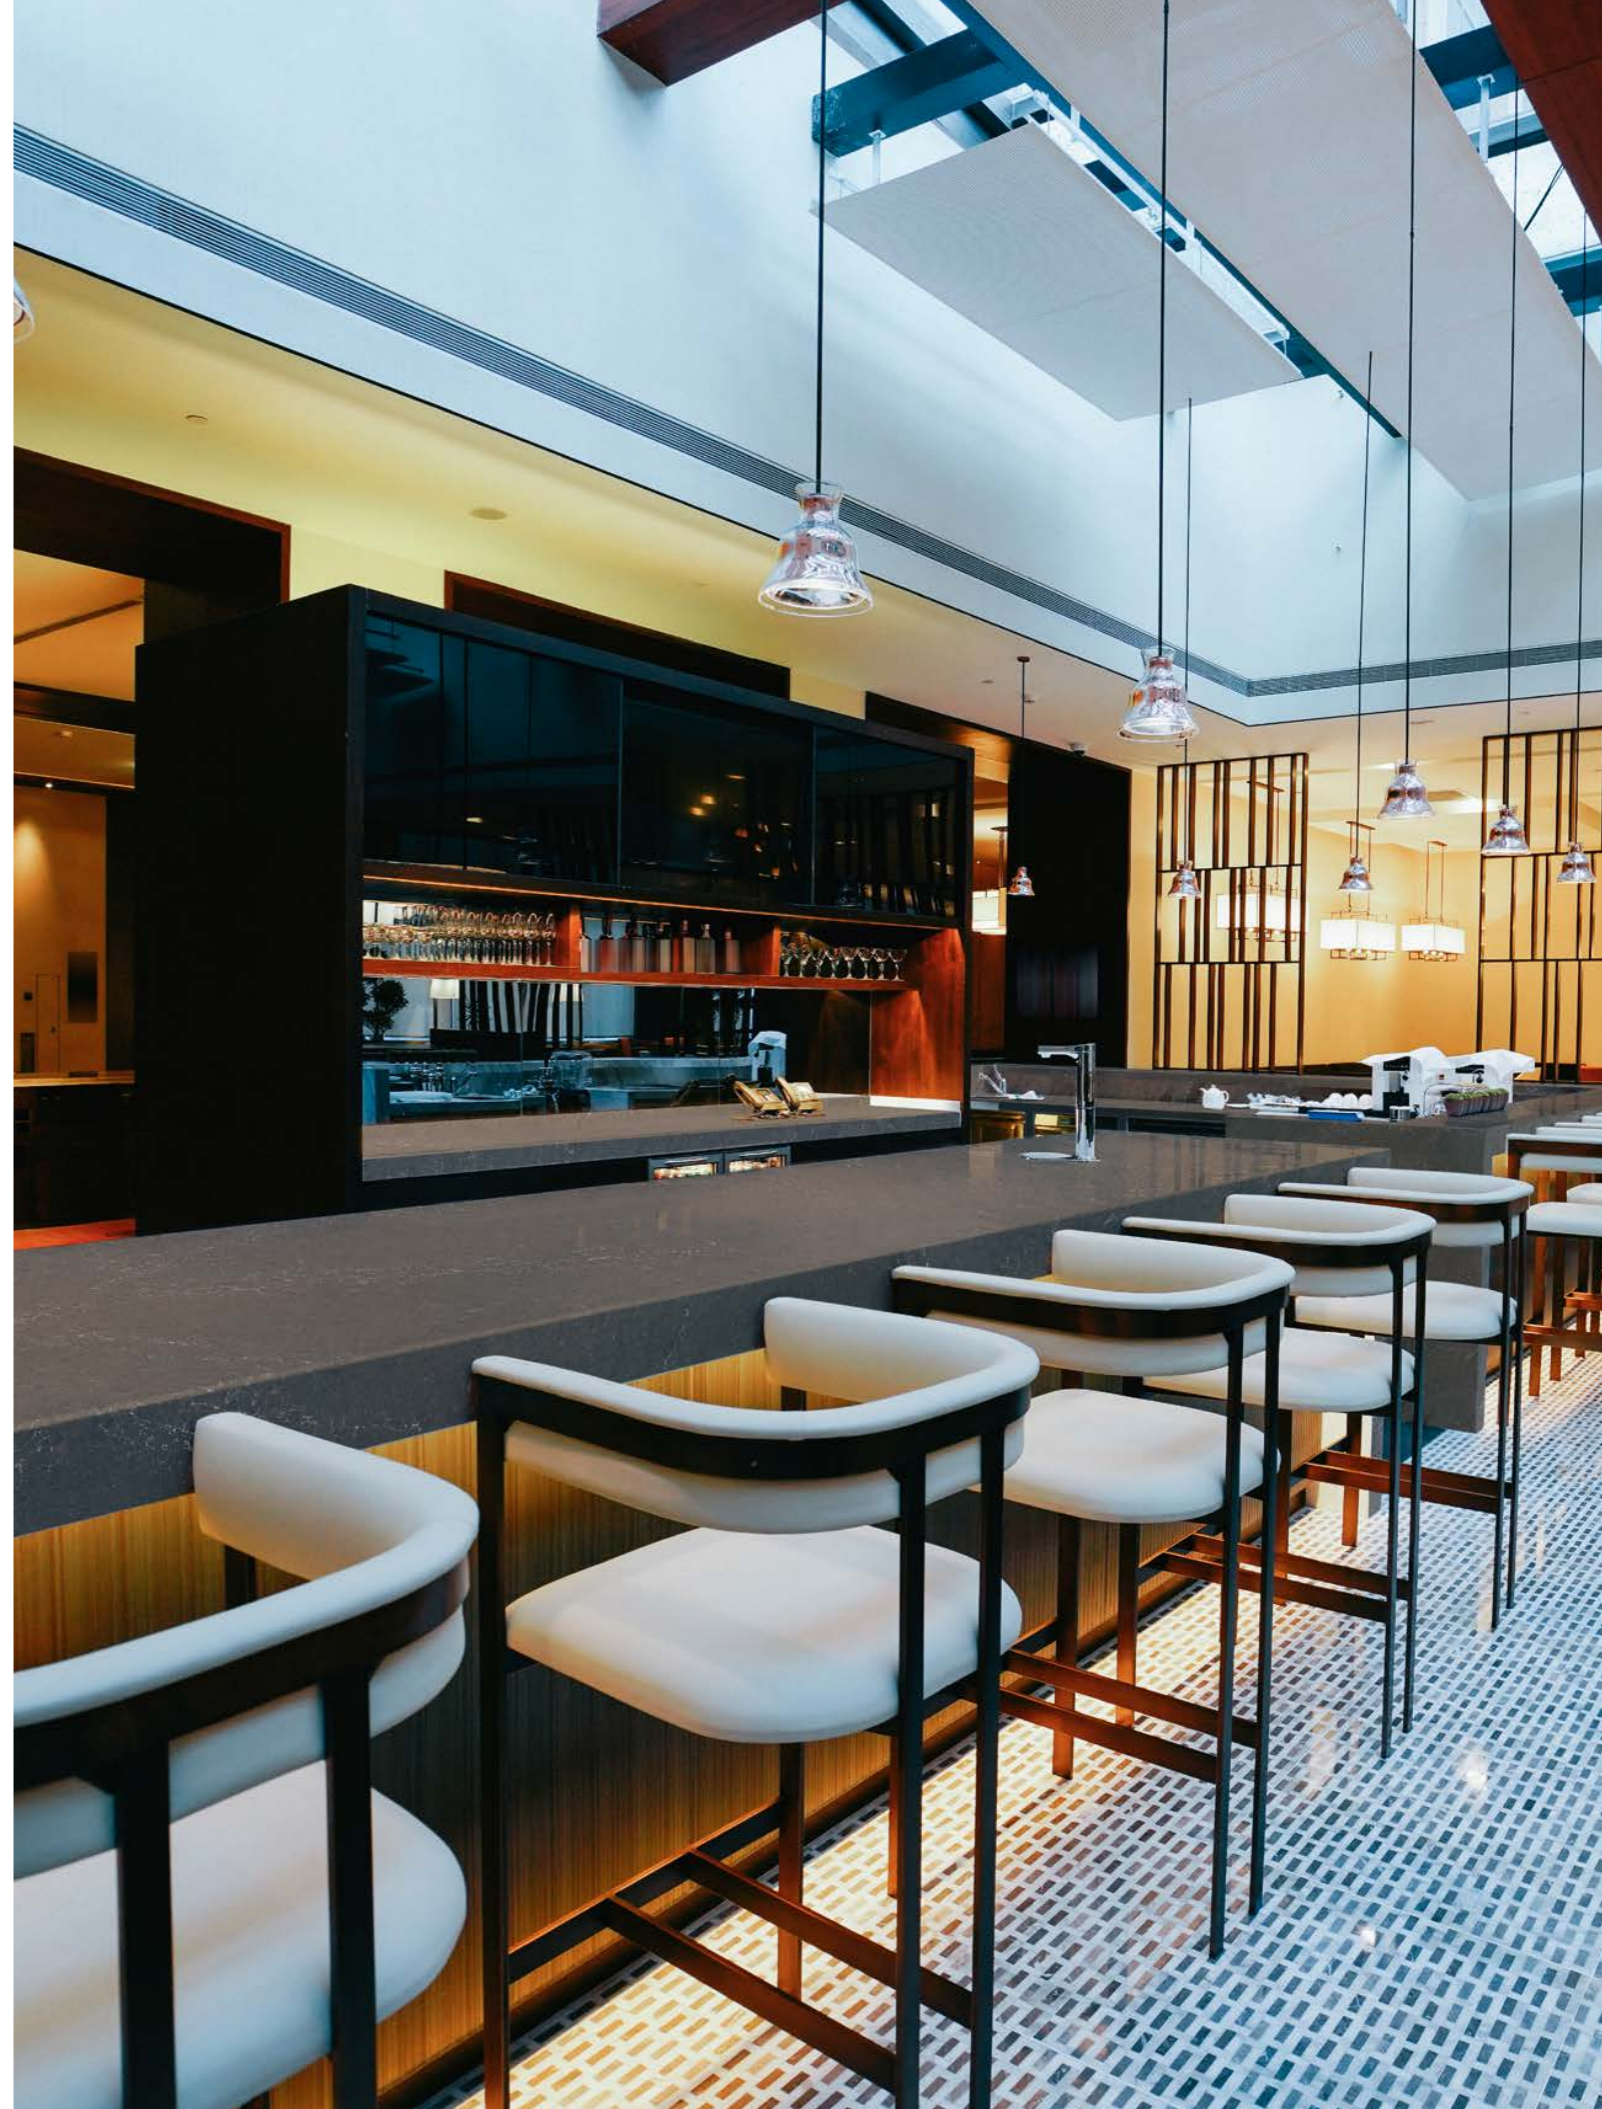

IRONSTONE

Thin white veins and monochromatic elements enhance the near-black color of this new modern, matte aesthetic.

MATTE FINISH

PATTERN DETAIL VIEW - SCALE 1:1

A contemporary tapas bar is decorated with a countertop in Corian® Quartz (Ironstone color).