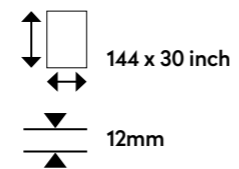

ARTISTA DUST

Dark gray, monochrome elements swirl within the dusky background creating an aesthetic that resonates with multiple design styles.

PATTERN DETAIL VIEW - SCALE 1:1

A contemporary bathroom interior features a vanity with countertop and backsplash in Corian® Solid Surface (Artista Dust color).