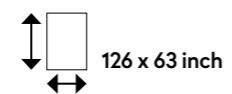

NEUTRAL CEMENT

Industrial in inspiration, warm and comfortable in execution, the light beige color lifts the visual weight and quiets the patterning within.

MATTE FINISH

PATTERN DETAIL VIEW - SCALE 1:1

A wrap around kitchen island with eating bar is set off with countertop in Corian® Quartz (Neutral Cement color).