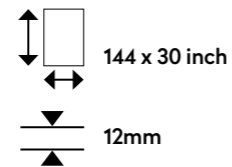

ARTISTA BEIGE

Beige is enhanced with similar tones and shades to create a complex look that adds modernity to the warm coloring of the surface.

PATTERN DETAIL VIEW - SCALE 1:1

A boutique hotel bar counter in Corian® Solid Surface (Artista Beige color).