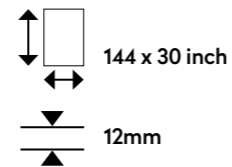

PATTERN DETAIL VIEW - SCALE 1:1

A skylight-lit kitchen for a summer country home features countertops in Corian® Solid Surface (Carrara Crema color).