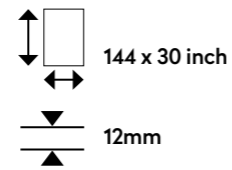

PATTERN DETAIL VIEW - SCALE 1:1

A curved reception desk in Corian® Solid Surface (Sparkling Granita color) highlights a nursing station.