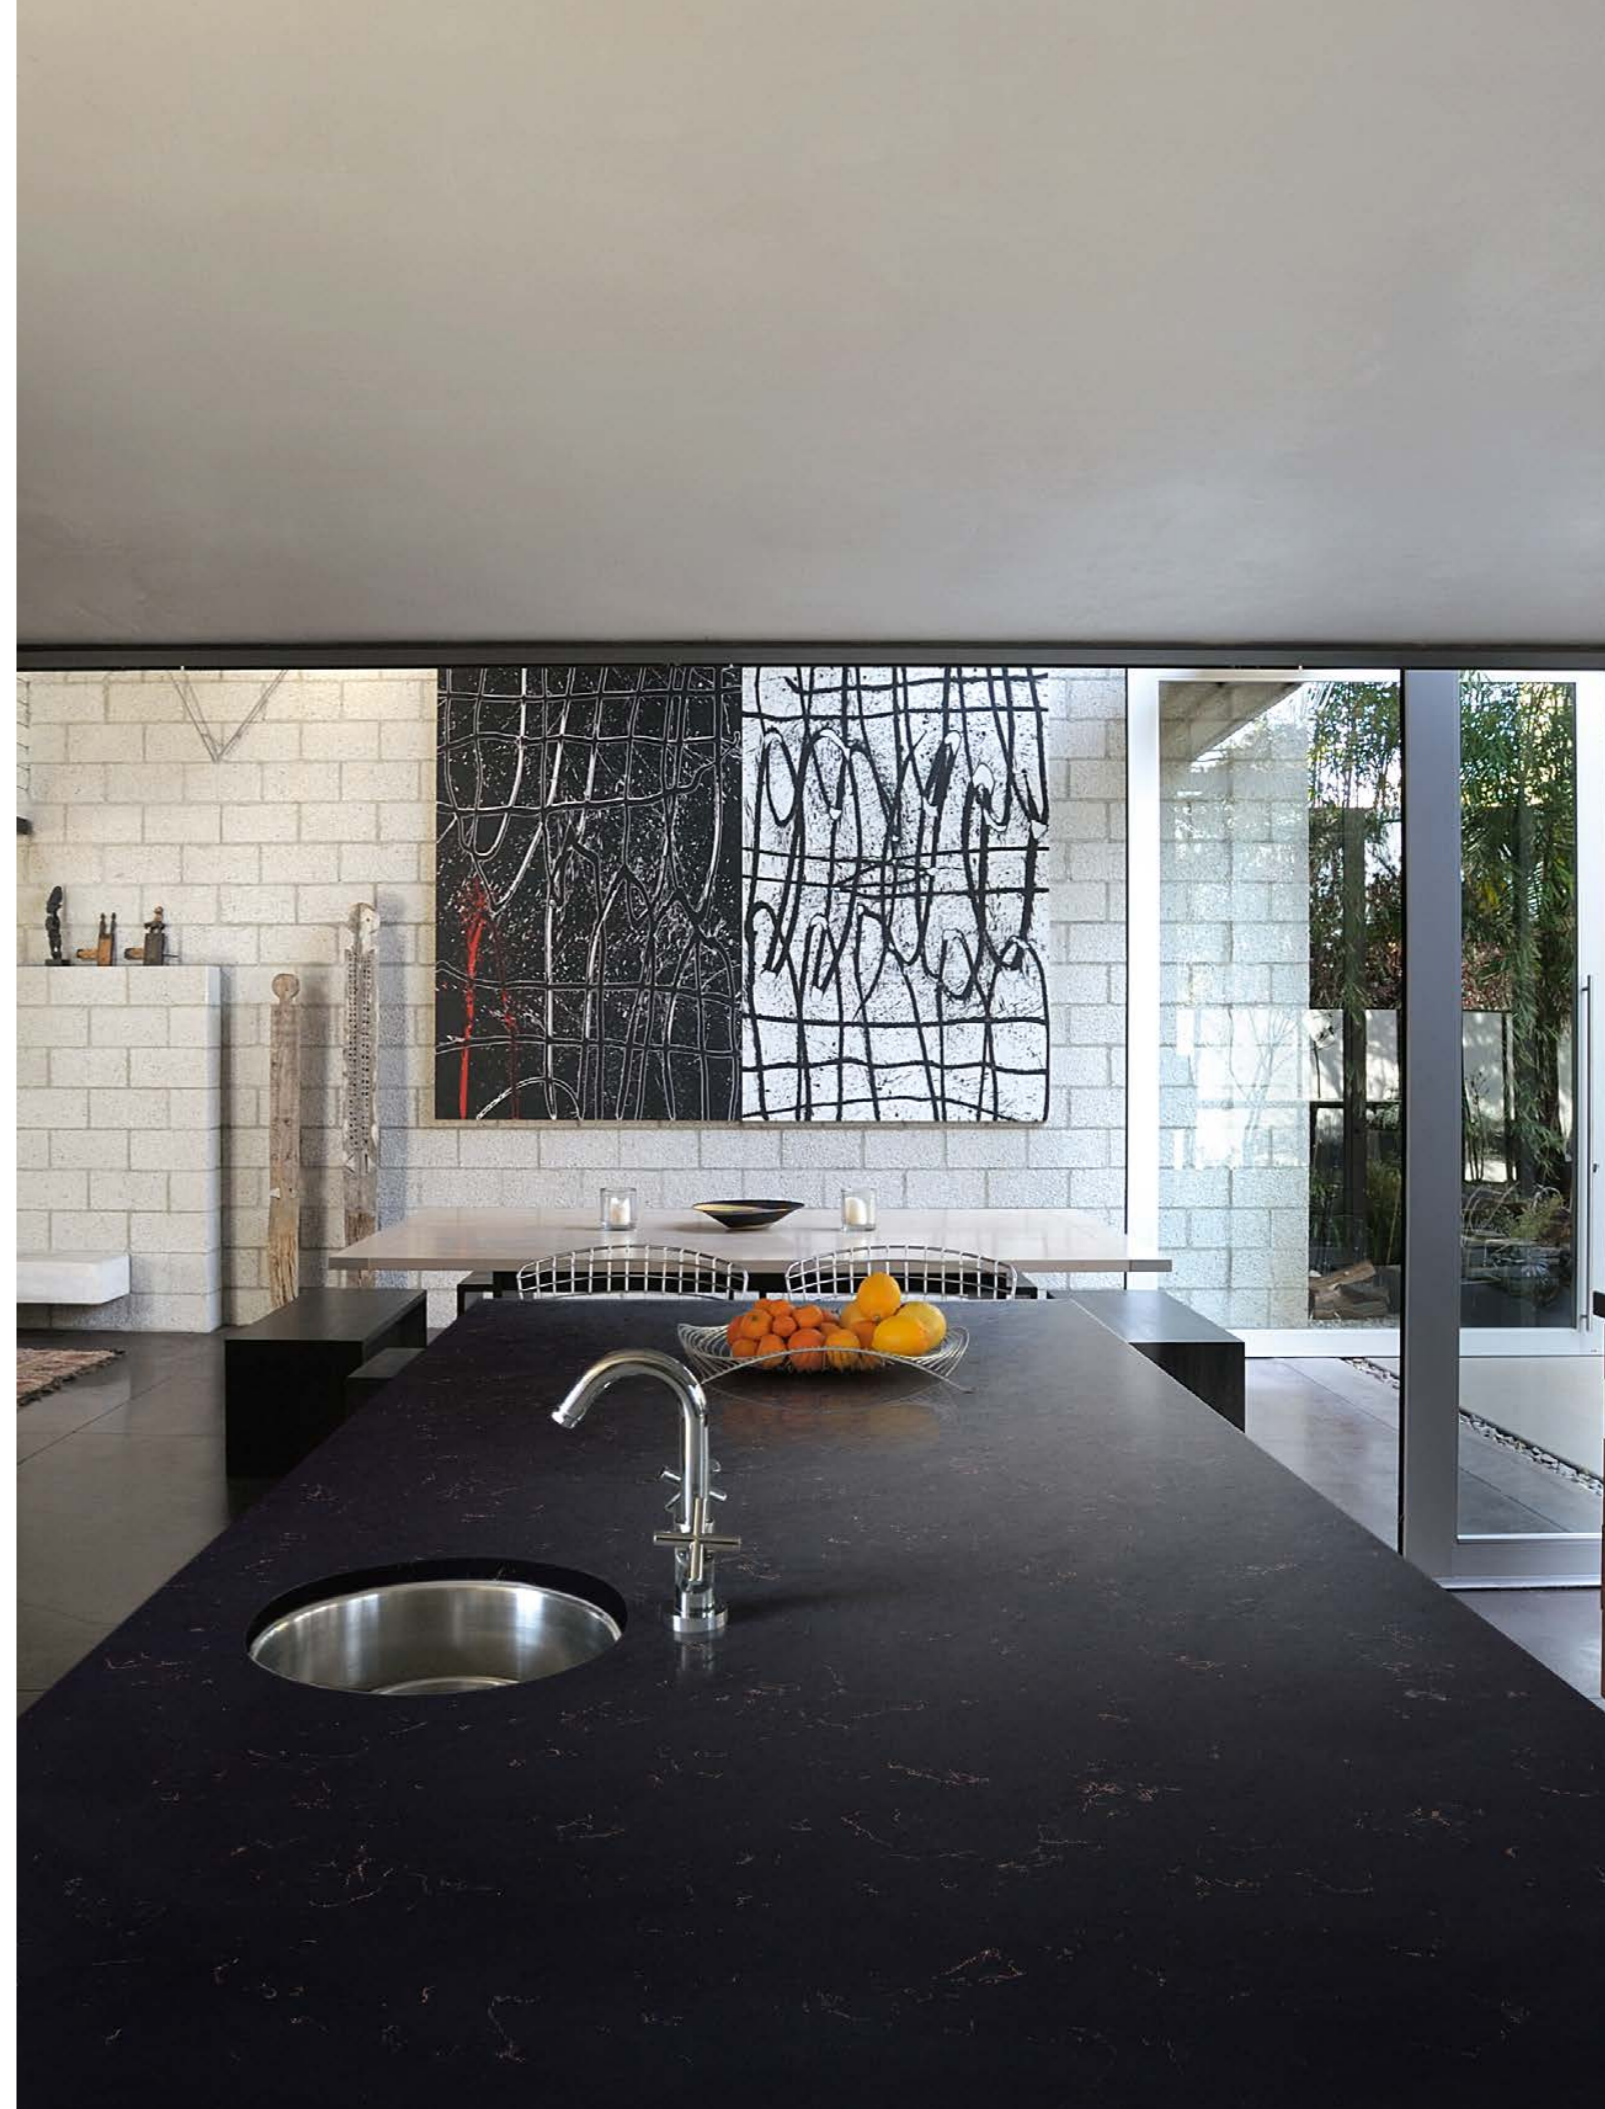

A penthouse apartment kitchen is accessorized with a rectangular island block in Corian® Quartz (Ironstone color).

ALABASTER TERRAZZO

Varied, translucent particles create a new mid-century inspired aesthetic with neutral elements coming alive within the surface.

PATTERN DETAIL VIEW - SCALE 1:1

A center display cabinet with tabletop in Corian® Quartz (Alabaster Terrazzo color) highlights an upscale retail boutique.

BLACK GOLDSTONE

Golden veins swirl through the black surface of this aesthetic adding simple elegance in addition to any design.

PATTERN DETAIL VIEW - SCALE 1:1

An industrial-inspired kitchen is set off by a central island with countertop in Corian® Quartz (Black Goldstone color).

IRONSTONE

Thin white veins and monochromatic elements enhance the near-black color of this new modern, matte aesthetic.

MATTE FINISH

PATTERN DETAIL VIEW - SCALE 1:1

A contemporary tapas bar is decorated with a countertop in Corian® Quartz (Ironstone color).

NEUTRAL CEMENT

Industrial in inspiration, warm and comfortable in execution, the light beige color lifts the visual weight and quiets the patterning within.