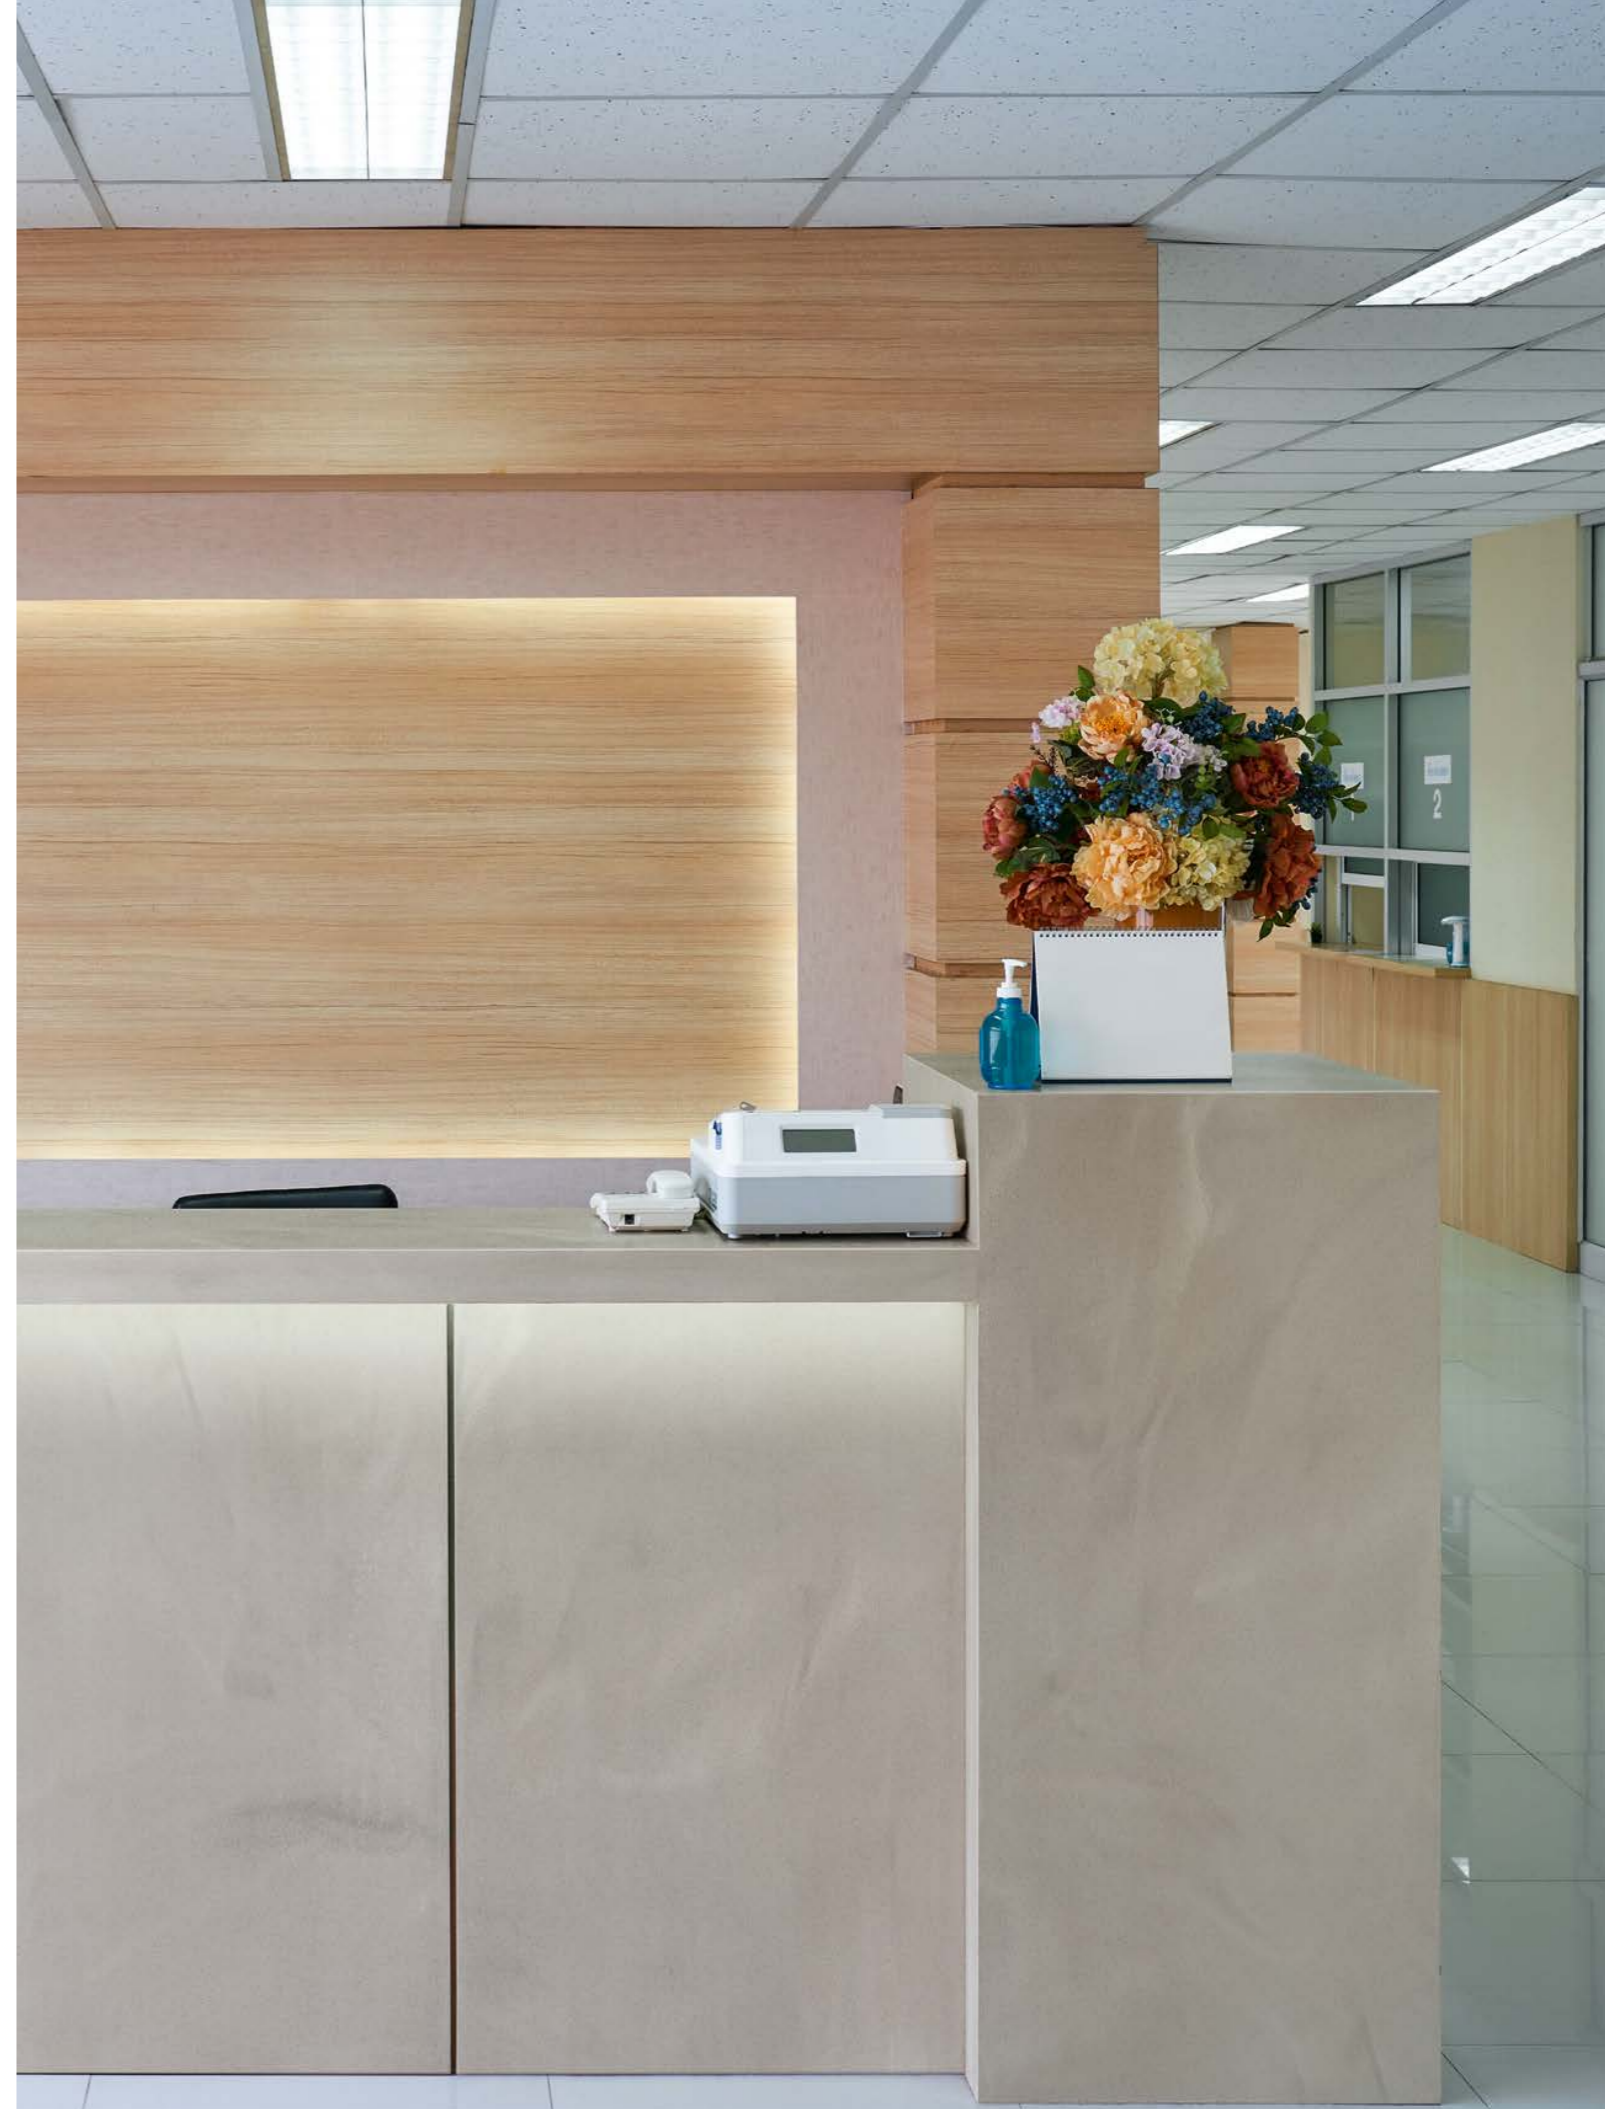

HYGIENIC

REPAIRABLE

NON-POROUS

DURABLE

A reception desk for a hospital ward features counter and side panels in Corian® Solid Surface (Artista Beige color).

Unmatched Ambience for Hospitality

THE HOSPITALITY SECTOR IS UNDOUBTEDLY ENHANCED BY AN AESTHETICALLY PLEASING ENVIRONMENT. AFTER ALL, FIRST IMPRESSIONS ARE EVERYTHING.