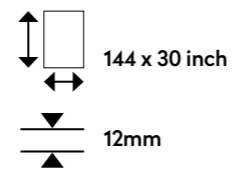

PATTERN DETAIL VIEW - SCALE 1:1

Two lengthy tables in an office break area feature tabletops in Corian® Solid Surface (Carrara Lino color).

ARTISTA CANVAS

A comforting, warm ivory surface offers a haven for swirling veins set amongst scattered, light colored particles.