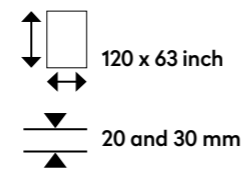

MATTE FINISH

PATTERN DETAIL VIEW - SCALE 1:1

An urban bistro dining area is complemented by a monolithic serving station in Corian® Quartz (Carbon Cement color).

BEIGE ROYALE

Warm and subtle, the patterning of muted veins and particles creates a surface that embraces multiple styles and design possibilities.